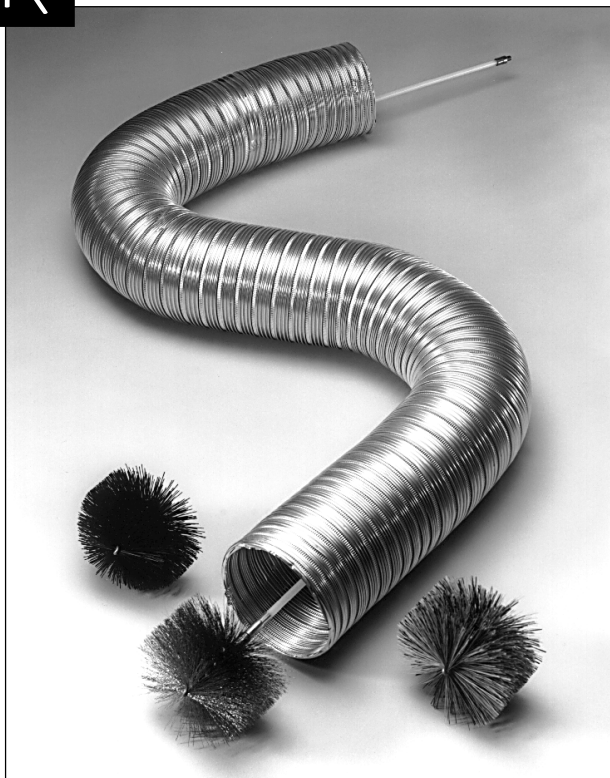

# Cleaning Products for Clothes Dryer Vent / Pellet Stove Flues

**Capitalize on consumer demand to increase heating efficiency of clothes dryers and pellet stoves with these new Target products from Mill-Rose.**

**Clothes Dryer Vent Brushes:** All clothes dryers permit some lint to pass through lint filters. Lint accumulates in the vent restricting air flow and creating a fire hazard. Reduced air flow in a dryer lowers heating efficiency and lengthens the time required to dry clothes. Clothes dryer vents are more fragile than rigid metal pipe and ducts. Soft, synthetic fiber Target brushes are designed to remove lint build-up without damage to vents. For heavy lint build-up in commercial dryer vents, stiff, more aggressive fiber brushes are suggested.

Target Fiber brushes work best for soot removal in pellet stove flues, while stainless steel wire brushes are best suited for creosote removal.

**Flexible Extension Rods:** Target flexible extension rods and cleaning brushes (1/4"-20 male/female thread) are designed to negotiate 90° joints in most vents and flues. In many cases, vents and flues can be cleaned without disassembly.